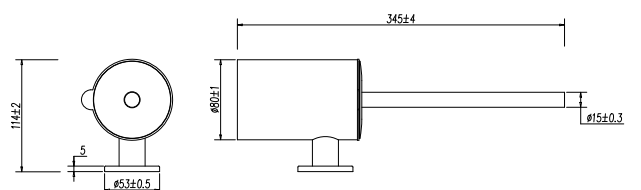

NOW

TOILET BRUSH HOLDER

- Wall mounted
- Brush with lid
- Container with plastic insert
- Covered screws
- Material: stainless steel 304

#	Color	Finish	W x H x D in mm
030768	chrome	chrome plated	80 x 345 x 114