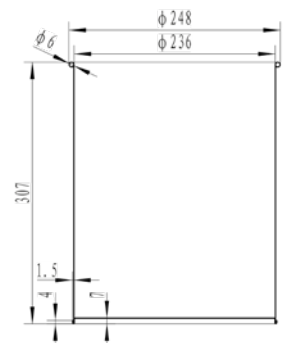

WASTE BIN

GUESTROOM

- 3 removable inner plastic bins
- With silicone ring on the lower edge for a solid base and surface protection
- Material inner bin: Polypropylen (PP)
- Material outer bin: Steel with powder coating

#	Color	Capacity	Ø x H in mm
030765.102	black matt	3 x 3 Litre	236 x 307

solid base with silicone ring

removable inner plastic bin