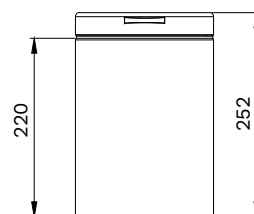

## WASTE BIN

HOTEL BATHROOM

- Wall mounting
- Removable inner plastic bin
- Lid with silent soft close system
- Transparent fingerprint resistant coating
- Polished chrome
- Material: Stainless steel 410

#	Color	Capacity	Ø x H in mm
030764	chrome	3 Litre	170 x 252

silent soft close system

fingerprint resistant

removable inner plastic bin