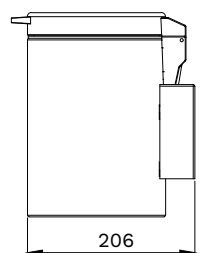

## WASTE BIN

HOTEL BATHROOM

- Wall mounting
- Removable inner plastic bin
- Lid with silent soft close system
- Transparent fingerprint resistant coating
- Polished chrome
- Material: Stainless steel 410

#	Color	Capacity	Ø x H in mm
030764	chrome	3 Litre	170 x 252

silent soft close system

fingerprint resistant

removable inner plastic bin