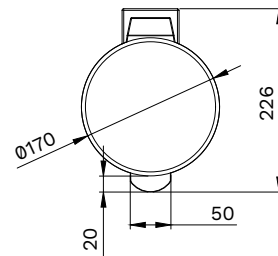

## WASTE BIN

HOTEL BATHROOM

- Wall mounting
- Removable inner plastic bin
- Lid with silent soft close system
- Transparent fingerprint resistant coating
- Polished chrome
- Material: Stainless steel 410

#	Color	Capacity	Ø x H in mm
030764	chrome	3 Litre	170 x 252

silent soft close system

fingerprint resistant

removable inner plastic bin