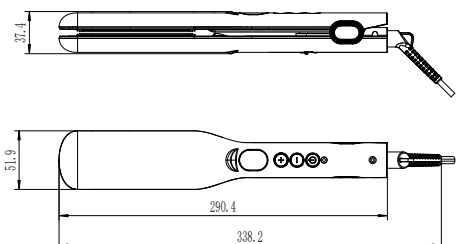

AUREA SLEEK

HAIR STRAIGHTENER

- On/Off switch
- Integrated overheating protection
- PTC heater and ionic technology
- Floating-plate technology:
Floating plates for easy & perfect glide
- Digital LED temperature control: 150-230 °C
- With lockable handle
- 360 ° swivel cord with hang loop and velcro cable tie
- Including bag for storage
- Ceramic coating plates: 45 x 100 mm
- Auto-shut-off function within 15 minutes
- Double insulated (Class II)
- 110-240 V, 50/60 Hz
- 72 W

#	Color	Connection
010648	black matt/gold	EU-plug

drawer solution

auto-shut-off

sleek