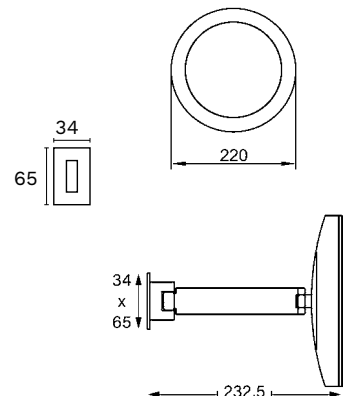

## LED INTERFACE

LIGHTED COSMETIC MIRROR

- Single arm
- Battery powered
- 3x magnification
- Full pivotal adjustment
- SMD-LED lighting:  
warm white light 3500-4000 K
- Translucent acrylic frame
- Maintenance free - up to 50.000 hours lifespan
- 4 x 18650 rechargeable batteries
- USB charging
- Low power indicator
- Switched on/off by infrared sensor
- Auto-shut-off after 15 sec.
- Adapter plate for improved stability: 65 x 34 x 2,5 mm

| #      | Color  | Version    | Ø in mm |
|--------|--------|------------|---------|
| 020859 | chrome | single arm | 220     |

battery powered

sensor

automatic switch-off

green Efficiency

NU finishes

magnification