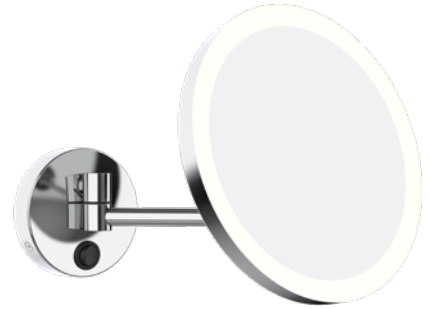

## LED MY

### LIGHTED COSMETIC MIRROR

- Single arm
- Hard wire application
- 3x magnification
- Full pivotal adjustment
- SMD-LED lighting:  
warm white light 3500-4000 K
- Maintenance free - up to 50.000 hours lifespan
- Class I
- 100-240 V

#	Color	Version	Ø in mm
020843	chrome	single arm	220
020843.102	black matt	single arm	220

Green Efficiency

NU finishes

magnification