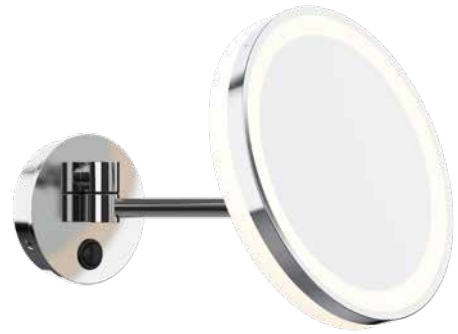

LED ME

LIGHTED COSMETIC MIRROR

- Single arm
- Hard wire application
- 3x magnification
- Full pivotal adjustment
- Acrylic backlight design
- SMD-LED lighting:
warm white light 3500-4000 K
- Maintenance free - up to 50.000 hours lifespan
- Class I
- 100-240 V

#	Color	Version	Ø in mm
020835	chrome	single arm	220

Green Efficiency

NU finishes

magnification