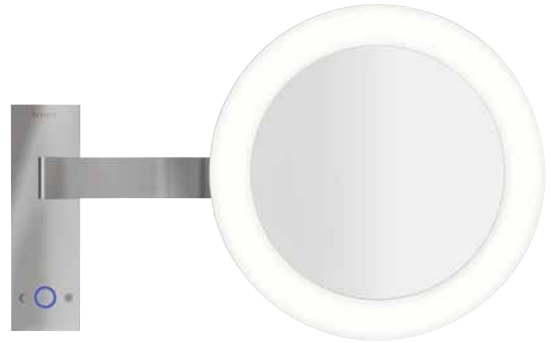

LED MOON DANCE

LIGHTED COSMETIC MIRROR

- Single arm
- Hard wire application
- 3x magnification
- Full pivotal adjustment
- SMD-LED lighting:
 - warm white light 3500-4000 K
 - cool white light 5000-5500 K
- T3-Technology including two switchable light tones
- Lighted touch switch
- Translucent acrylic frame
- Arm adjustable to swivel to the right or left
- Maintenance free - up to 50.000 hours lifespan
- Class I
- IP 44
- 100-240 V

For ALISEO by sieger design

CE CB  IP44

| # | Color | Version | Ø in mm |
|--------|--------|------------|---------|
| 020758 | chrome | single arm | 240 |