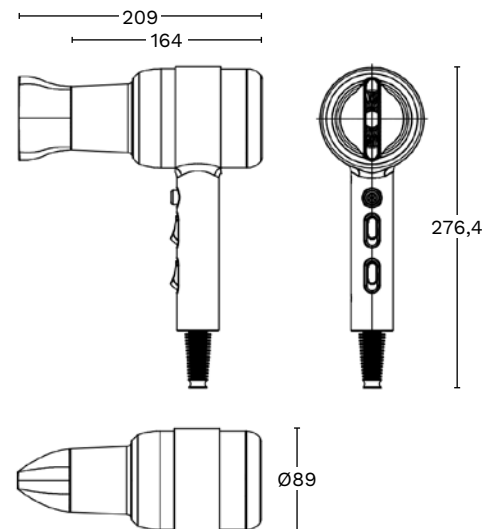

CHROMOSOME 1800

HAIR DRYER

- Including bag for storage
- DC-Motor
- Three temperature settings
- Two air speeds
- Cold shot button
- Removable nozzle
- Integrated overheating protection
- Straight cord, 180 cm
- Including velcro cable tie
- Double insulated (Class II)
- 220-240 V, 50/60 Hz
- 1800 W

#	Color	Connection	Output Steps
010633	darkgrey metallic	EU-plug	Cool/900W/1800W
010637	darkgrey metallic	UK-plug	Cool/900W/1800W
010638	darkgrey metallic	CH-plug	Cool/900W/1800W

drawer solution

plug in
EU-CH-UK