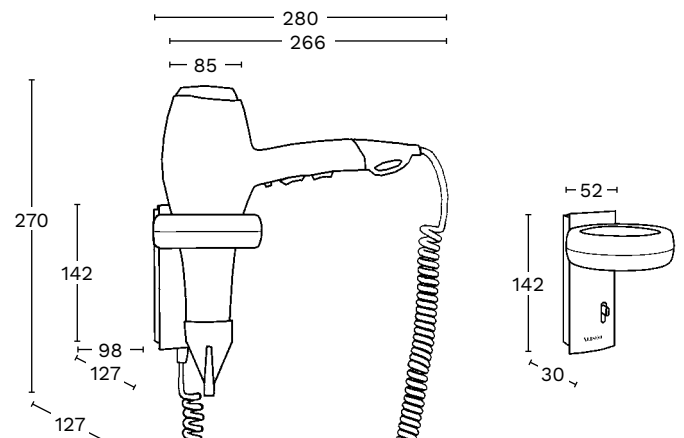

BLACK MAMBO 1875

HAIR DRYER

- Wall holder DROP-IN with interrupter switch
- AC-Motor
- Ionic drying technology
- Three temperature settings
- Two air speeds
- Cold shot button
- Removable nozzle
- Integrated overheating protection
- Coil cord, 60 - 150 cm
- Double insulated (Class II)
- 220-240 V, 50/60 Hz
- 1875 W

#	Color	Connection	Output Steps
010598	black matt	hard wire	Cool/900W/1875W
010599	black matt	cord & plug*	Cool/900W/1875W

* With additional cord and plug for plug-in application

IONTECH

DROP-IN