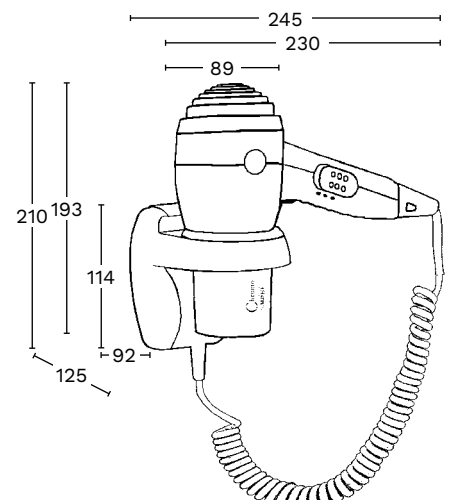

CHROMO

HAIR DRYER

- Wall holder with interrupter switch
- Soft-touch housing
- Two output steps
- Hotel safety switch
- Removable nozzle
- Integrated overheating protection
- Coil cord, 50 - 120 cm
- Double insulated (Class II)
- 220-240 V, 50/60 Hz
- 1200 W

#	Color	Connection	Output Steps
010407	chrome/black	hard wire	600W/1200W
010408	chrome/black	cord & plug*	600W/1200W

* With additional cord and plug for plug-in application

wall holder